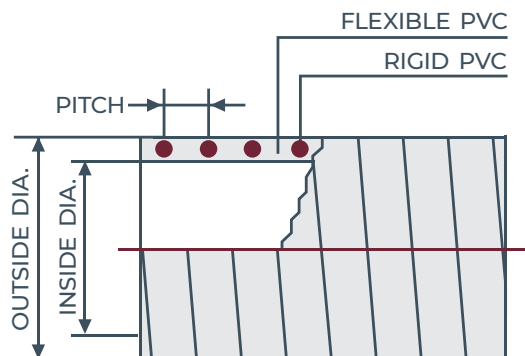

flexFlo™ Spa (SPA WHITE)

Flexible PVC spa hose

A versatile solution for spa applications. Flexible, lightweight, and featuring a smooth bore for precise flow and efficient drainability. Compatible with PVC solvent weld fittings only.

FEATURES

Flexible and lightweight. The smooth bore allows for precise flow because no irregularities in the wall can cause interruptions. Smooth bore also promotes drainability.

APPLICATIONS

Water lines, air lines, pump lines

CONSTRUCTION

Flexible PVC, rigid PVC helix, smooth bore, smooth O.D.

TEMP. RANGE

-13°F to 158°F

ACCESSORIES

For use with PVC solvent weld fittings only.

NOTE

Not a food-grade hose. For use with PVC solvent weld fittings only. Inside diameter is nominal.